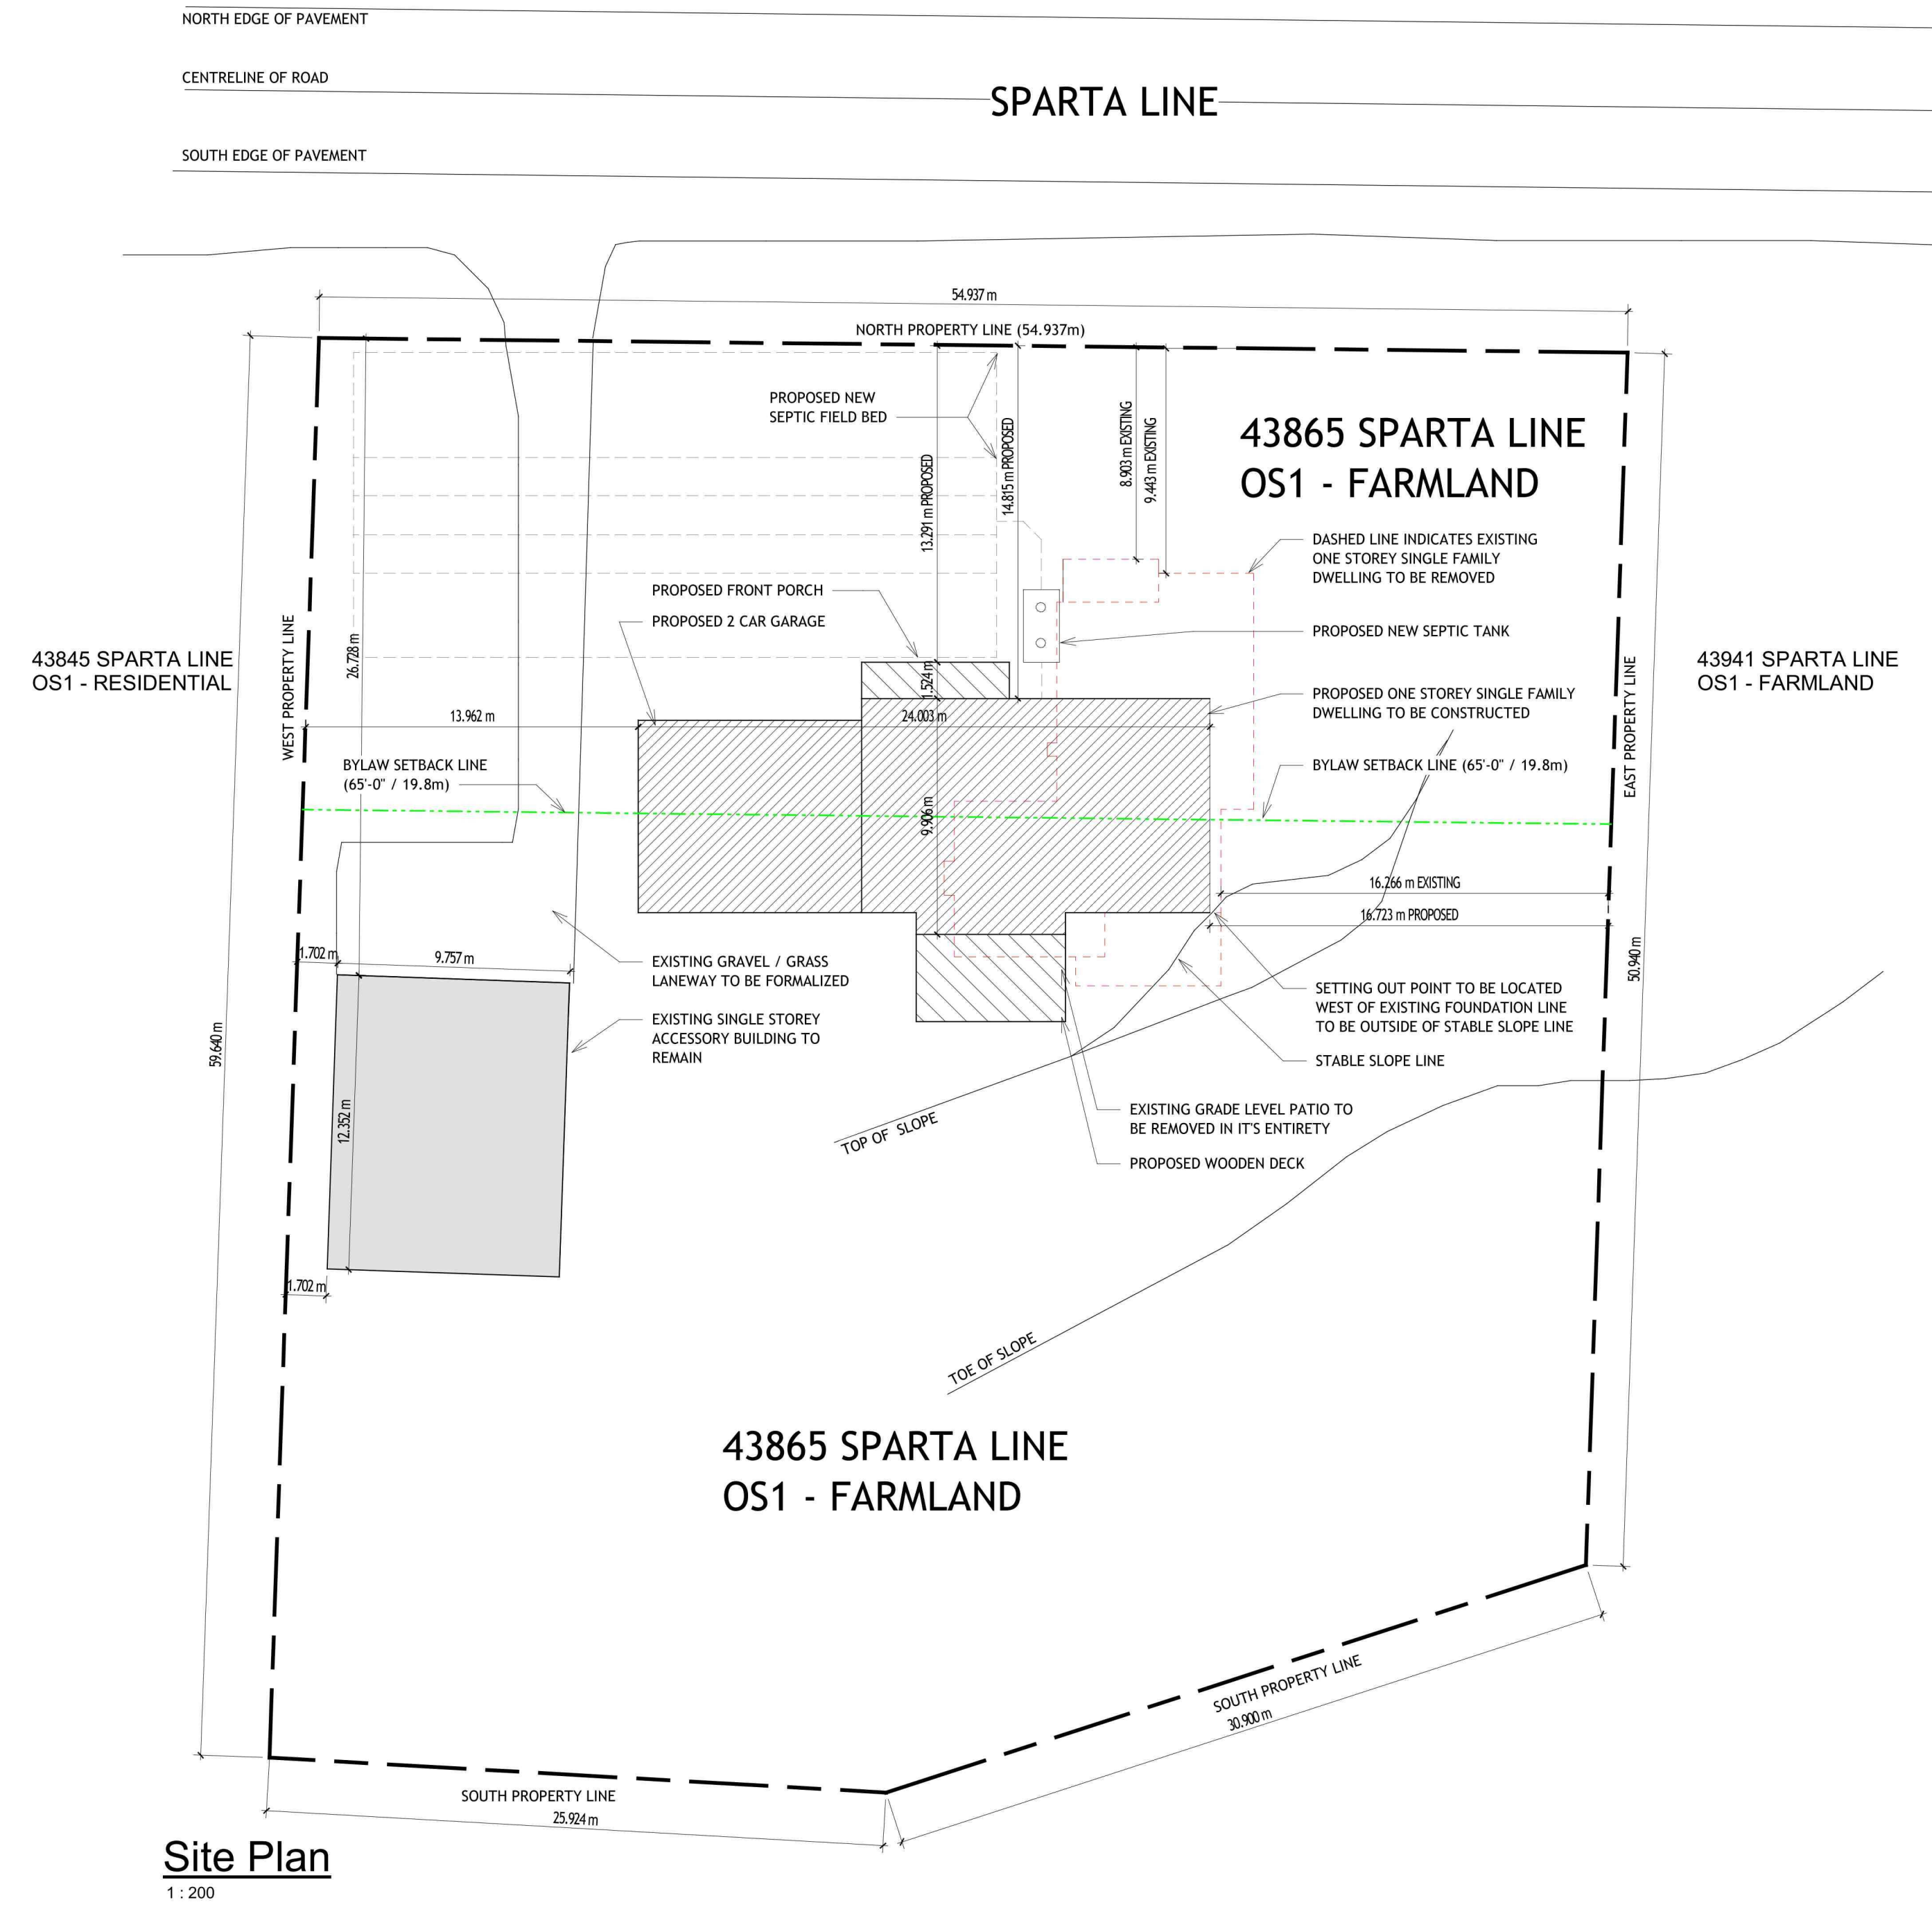

# WARD RESIDENCE

Site Plan

SCALE: 1:200  
DATE: 11/28/22